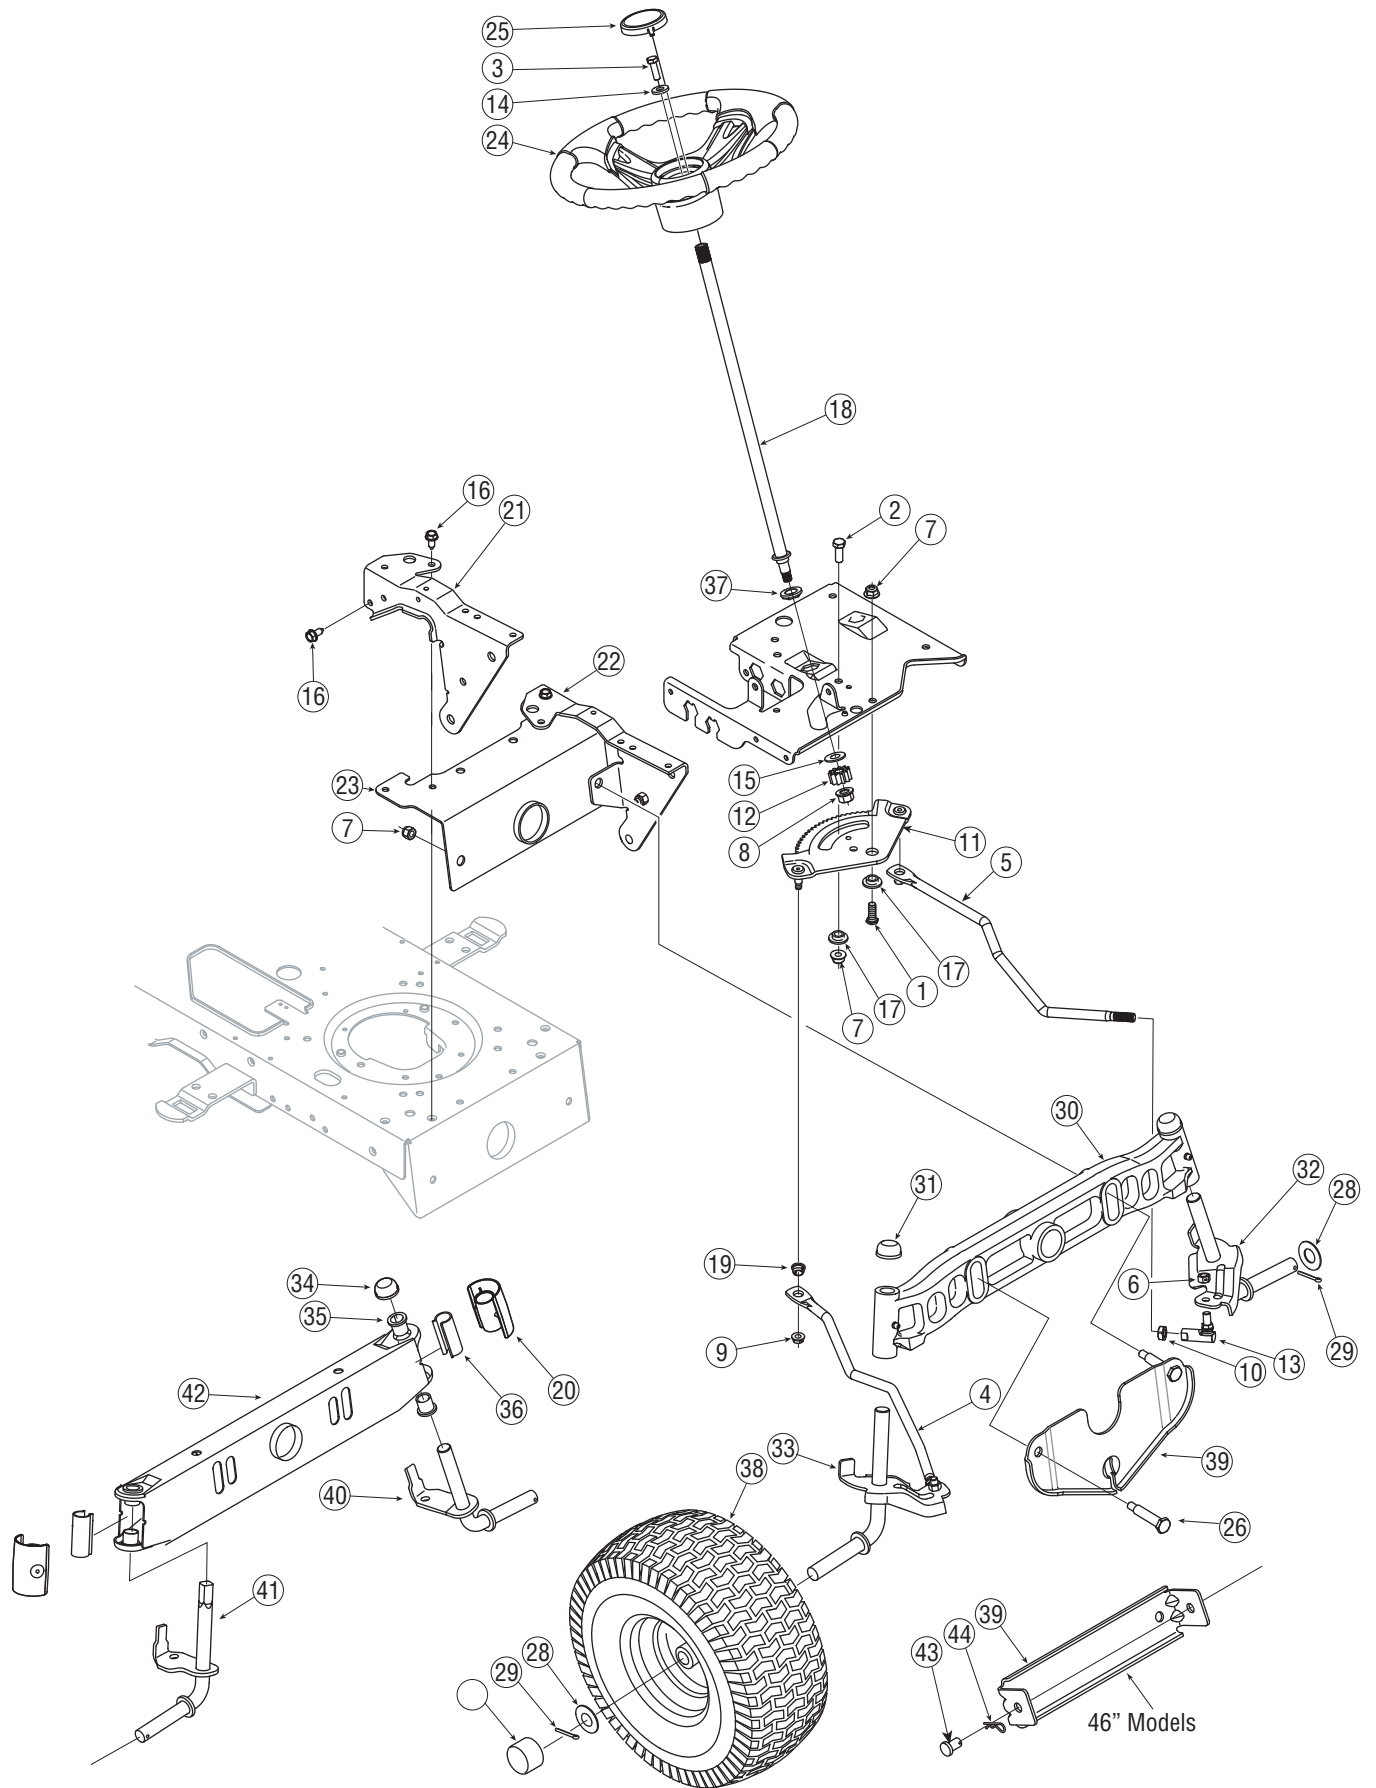

Model Series 600

Illustrated Parts List

To order
replacement parts,
call the Customer
Service Line at
1-800-800-7310
or visit
www.mtdproducts.com

Ref. No.	Part No.	Description
1	710-04095	Hex Screw, 3/8-16, 1.00, Gr5
2	710-0514	Hex Screw, 3/8-16, 1.00, Gr5
3	710-0643	Hex Screw, 5/16-18, 1.00, Gr5
4	711-1408	Link, Drag, RH
5	711-1409A	Link, Drag, LH
6	712-0214	Nut, Hex Lock, 3/8-24
7	712-04065	Nut, Flange Lock, 3/8-16, Grf
8	712-0459	Nut, Flange Lock, 7/16-20
9	712-3004A	Nut, Flange Lock, 5/16-18, Gr5
10	712-0240	Nut, Jam, 7/16-20, Gr2
11	717-1550E	Gear, Steering, 11/90 Ratio
12	717-1554	Gear, Pinion, Steering
13	723-0448A	Ball Joint, 7/16-20, Lock
14	736-3004	Washer, Flat, .406 x .875 x .105
15	736-3084	Washer, Flat, .51 x 1.12 x .06
16	710-1260A	Screw, 5/16-18, 0.750
17	738-04154	Spacer, Shoulder, .38 x 1.00 x .31
18	738-1001A	Shaft, Steering, .625 OD x 24.25
19	741-0475	Plastic Bushing .380 ID
20	731-1291A	Pivot Bar End Cap
21	783-0726E	Pivot Bracket, Support RH
22	783-0727D	Pivot Bracket, Support LH
23	783-0728B	Pivot Bracket, Bar
24	631-04028	Steering Wheel

Ref. No.	Part No.	Description
25	731-04039	Steering Wheel Cap
	731-04040	Steering Wheel Cap, Sprig Logo
	731-04681	Steering Wheel Cap, Tine Logo
26	738-04128	Shoulder Bolt, .5 x 2.38, 3/8-16
27	731-05674	Hub Cap, Standard
28	736-04228	Flat Washer, .781 x 1.59
29	714-04039	Cotter Pin, 5/32 x 1.25
30	719-04105	Cast Iron Pivot Bar
31	726-0341	Push Cap
32	638-04003A	LH Axle Assembly, .750
33	638-04004A	RH Axle Assembly, .750
34	726-0341	Push Cap, 3/4
35	741-0660A	Flange Bearing
36	731-04057A	Axle End Cap, Standard
37	741-0656A	Hex Flange Bearing
38	634-04086	Wheel Assembly Complete, 15x6
	734-1731	Tire Only 15 x 6 x 6
	634-04081	Rim Only w/ Valve Stem
39	783-04568	Frnt. Deck Hang Bracket (42" Deck)
		Frnt. Deck Hang Bracket (46" Deck)
40	638-04006	LH Axle Assembly, .750
41	638-04005	RH Axle Assembly, .750
42	683-0128B	Pivot Bar Axle Assembly

NOTE: Tractor features vary by model. NOT all parts listed above and pictured on the previous page are standard equipment.