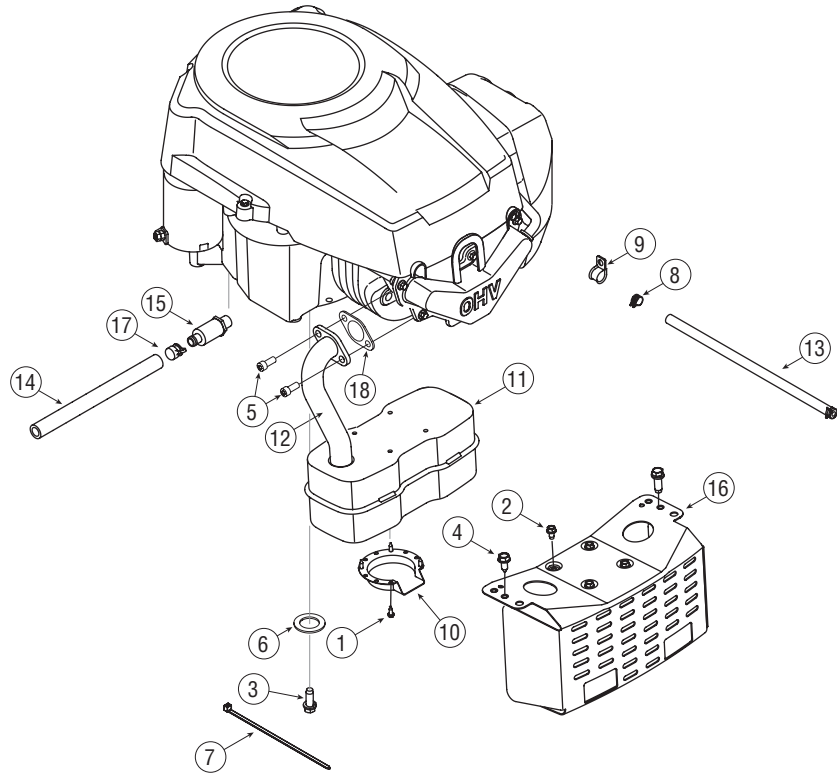

Illustrated Parts List

To order
replacement parts,
call the Customer
Service Line at
1-800-800-7310
or visit
www.mtdproducts.com

Kohler Courage Single Cylinder Engine

Ref. No.	Part No.	Description
1	710-0227	AB Screw #8-18 x 0.5
2	710-0599	TT Screw 1/4-20 x 0.5
3	710-0654A	TT Screw 3/8-16 x 1.00
4	710-0726	AB Screw 5/16-12 x 0.5
5	710-1314A	Screw, 5/16-18 x .750
6	736-0277	Flat Washer, 1.03 x 1.620 x .095
7	725-0157	Cable Tie
8	726-0205	Hose Clamp .490 dia.
9	726-0272	Hose Clamp 9/16

Ref. No.	Part No.	Description
10	751-0564B	Muffler Deflector
11	751-0617B	Single Inlet
12	751-10047	Exhaust Pipe
13	751-10349	Fuel Line Hose
14	751-3141	Oil Drain Extension Hose
15	751-3140	Oil Drain Valve
16	783-0615D	Muffler Bracket
17	751-3142	Oil Drain Cap
18	KH-20-041-12	Exhaust Gasket

NOTE: Tractor features vary by model. NOT all parts listed above and pictured on the previous page are standard equipment.