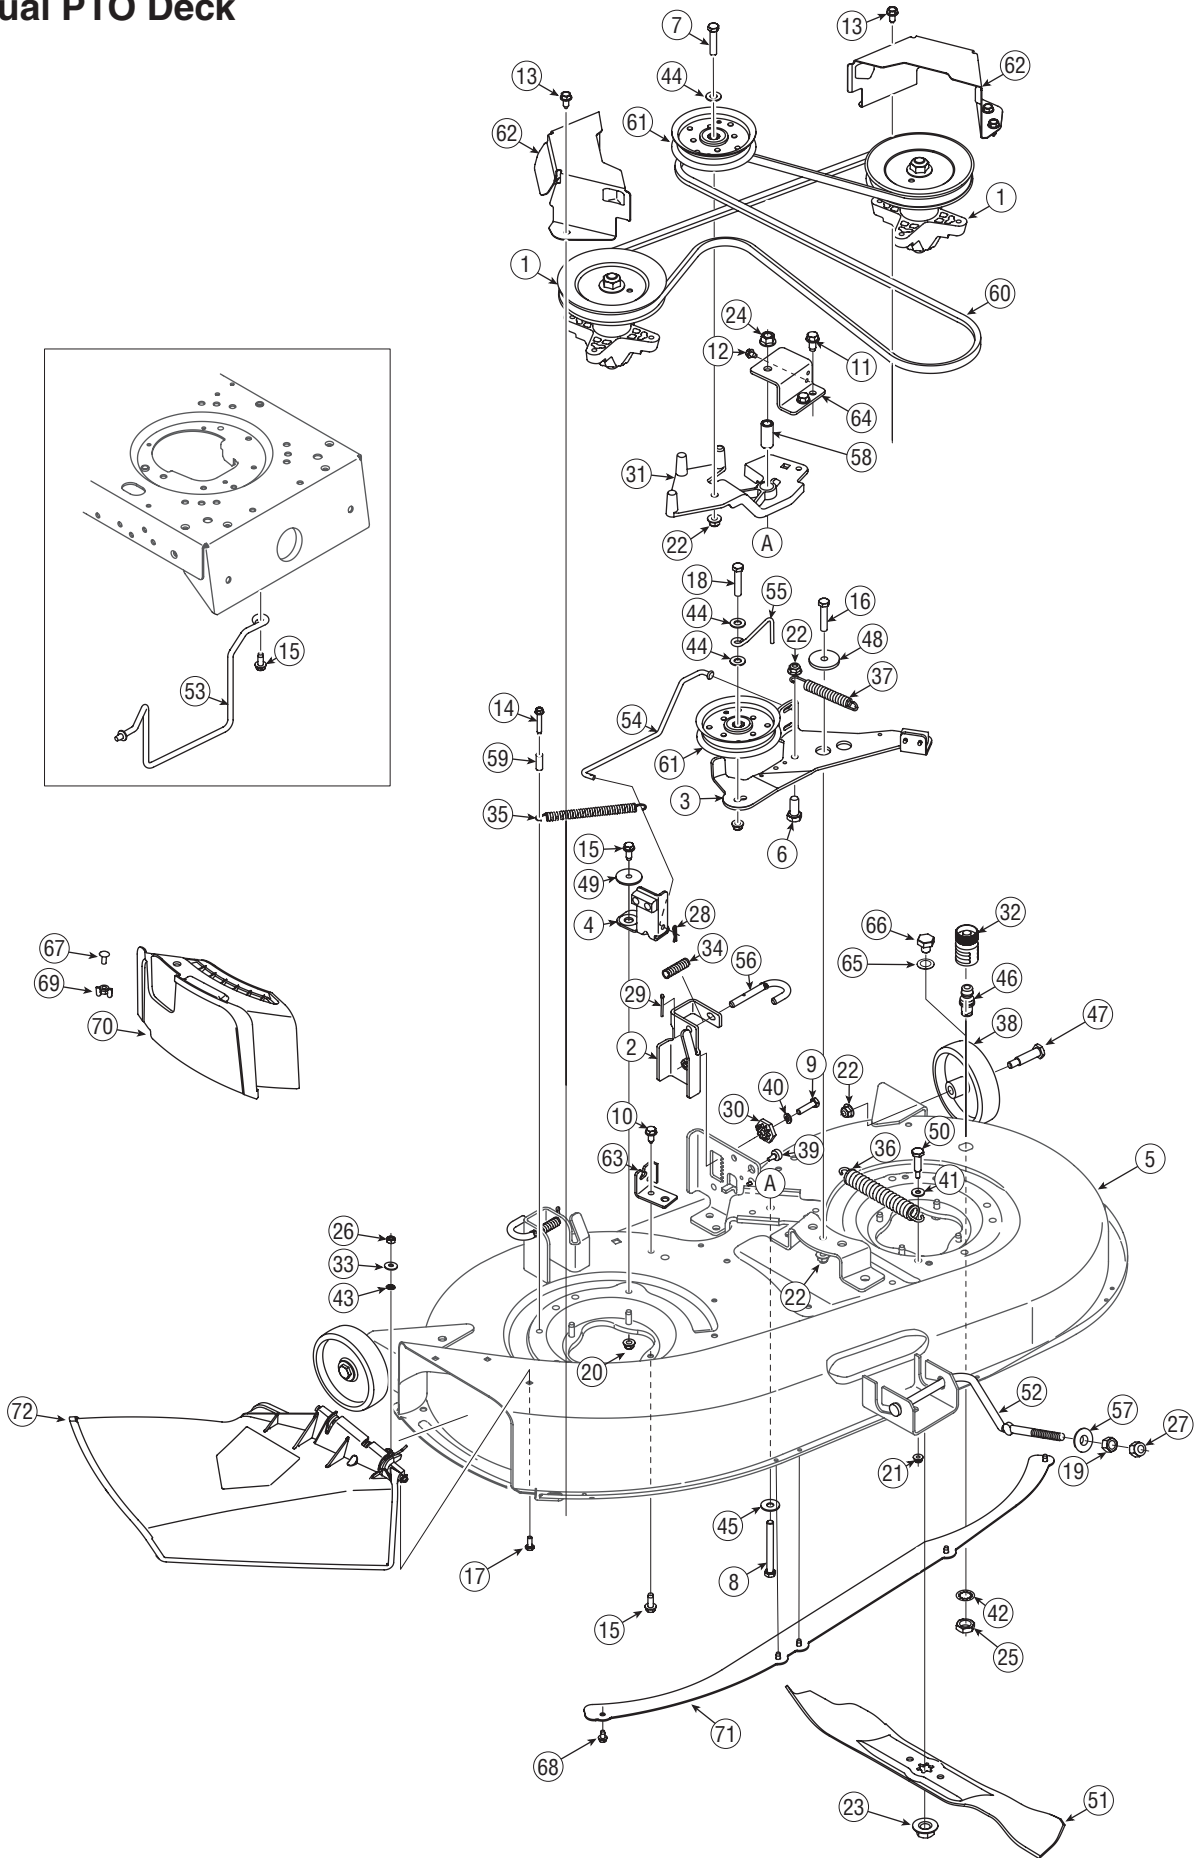

42" Manual PTO Deck

Ref. No.	Part No.	Description
1	618-04456	Spindle Assembly Pulley 6.3 Dia
2	683-0254B	Deck Hanger Bracket Assy. LH
3	683-04138B	Brake Assembly, 42" Deck
4	683-04167	Brake Assembly, 42" Deck
5	683-04261	Deck Assembly 42" W/Whl Brkt.
6	710-0216	Screw, 3/8-16 x .75 GR5 STD
7	710-0347	Screw, 3/8-16 x 1.75 GR5 STD
8	710-0510	Screw, 7/16-20 x 3.00 GR5 STD
9	710-0528	Screw, 5/16-18 x 1.25 GR5 STD
10	710-0604A	Screw, 5/16-18 x 0.625
11	710-0623	Screw, 3/8-16 x 0.750
12	710-0653	Screw, 1/4-20 x 0.375
13	710-0726	Screw, 5/16-12 x 0.750
14	710-0778	Screw, 1/4-20 x 1.500
15	710-1260A	Screw, 5/16-18 x 0.750
16	710-3005	Screw, 3/8-16 x 1.25
17	710-3015	Screw, 1/4-20 x .75
18	710-3144	Screw, 3/8-16 x 2.00
19	712-0206	Hex Nut, 1/2-13
20	712-04063	Flange Lock Nut, 5/16-18
21	712-04064	Flange Lock Nut, 1/4-20
22	712-04065	Flange Lock Nut, 3/8-16
23	712-0417A	Flange Nut, 5/8-18
24	712-0459	Flange Lock Nut, 7/16-20
25	712-0641	Hex Nut, M16-1.5 DIN 936
26	712-3006	Hex Nut, 1/4-20
27	712-3083	Hex Lock Nut, 1/2-13
28	714-0104	Cotter Pin, .072 Dia. x 1.13 Lg.
29	714-0470	Cotter Pin, 1/8 x 1.25
30	717-04074	Deck Gear Adjustment
31	719-04233	Idler Bracket, Cast 42" DECK
32	721-04041	Water Nozzle Adapter
33	726-0233	Push Nut, .25 ID x .50 OD
34	732-0306A	Compression Spring .531 x 1.75
35	732-04287	Extension Spring, .500 x 6.375
36	732-0459C	Extension Spring, .94 x 6.74

Ref. No.	Part No.	Description
37	732-0470A	Extension Spring, .53 x 4.75
38	734-0973	Deck Wheel, 5.0 x 1.38
39	735-0271A	Bumper, .62 Dia. x .3
40	736-0119	Lock Washer, 5/16
41	736-0173	Flat Washer, .28 x .74 x .063
42	736-0225	Lock Washer, 5/8
43	736-0270	Bell Washer, .265 x.75 x .062
44	736-0300	Flat Washer, .406 x .875 x .059
45	736-0322	Flat Washer, .450 x 1.250 x .164
46	737-04003C	Deck Water Nozzle
47	738-0373	Shoulder Bolt, .496 x 1.525
48	738-04162A	Shoulder Spacer, .8840 x .190
49	738-04166	Shoulder Spacer, .5000 X .1475
50	738-04272	Shoulder Screw, .374 x 1.16
51	742-0616A	3 in 1 Star Blade 21.23"LG
52	747-04269A	Adjustable Front Deck Rod,
53	747-04307	Belt-Keeper Rod, 42"
54	747-04501	Brake Control Ride, 42"
55	747-04530	Belt Keeper Rod, 42" IDLER
56	747-1116	Deck Release Handle Rod
57	748-04069	Deck Lift Pivot Cup
58	750-04637A	Spacer, .455 X .697 X 1.585
59	750-0566A	Spacer, .260 x .372 x 1.030
60	754-04045	V-Belt
61	756-04129	Idler Pulley, 4.25"DIA
62	783-04327B	Belt Covers, 6.00 DIA
63	783-04740	Cable Deck Engage Bracket
64	783-05490	Support Bracket
65	736-0187	Flat Washer, .64 x 1.24 x .06
66	738-04146	Bolt Plug, M16 x 1.5
67	710-0134	Carriage Screw, 1/4-20 x .62
68	710-0599	Screw, 1/4-20, 0.500
69	712-3087	Wing Nut, 1/4-20
70	731-2363	Mulch Plug
71	783-1146A	Deck Skirt, 42" Deck
72	731-1032B	Discharge Chute Assembly

Illustrated Parts List

To order
replacement parts,
call the Customer
Service Line at
1-800-800-7310
or visit
www.mtdproducts.com

IMPORTANT

For a proper working machine, use Factory Approved Parts. **V-belts** are designed to engage and disengage safely. A substitute (non OEM) V-belt can be dangerous by not disengaging completely.