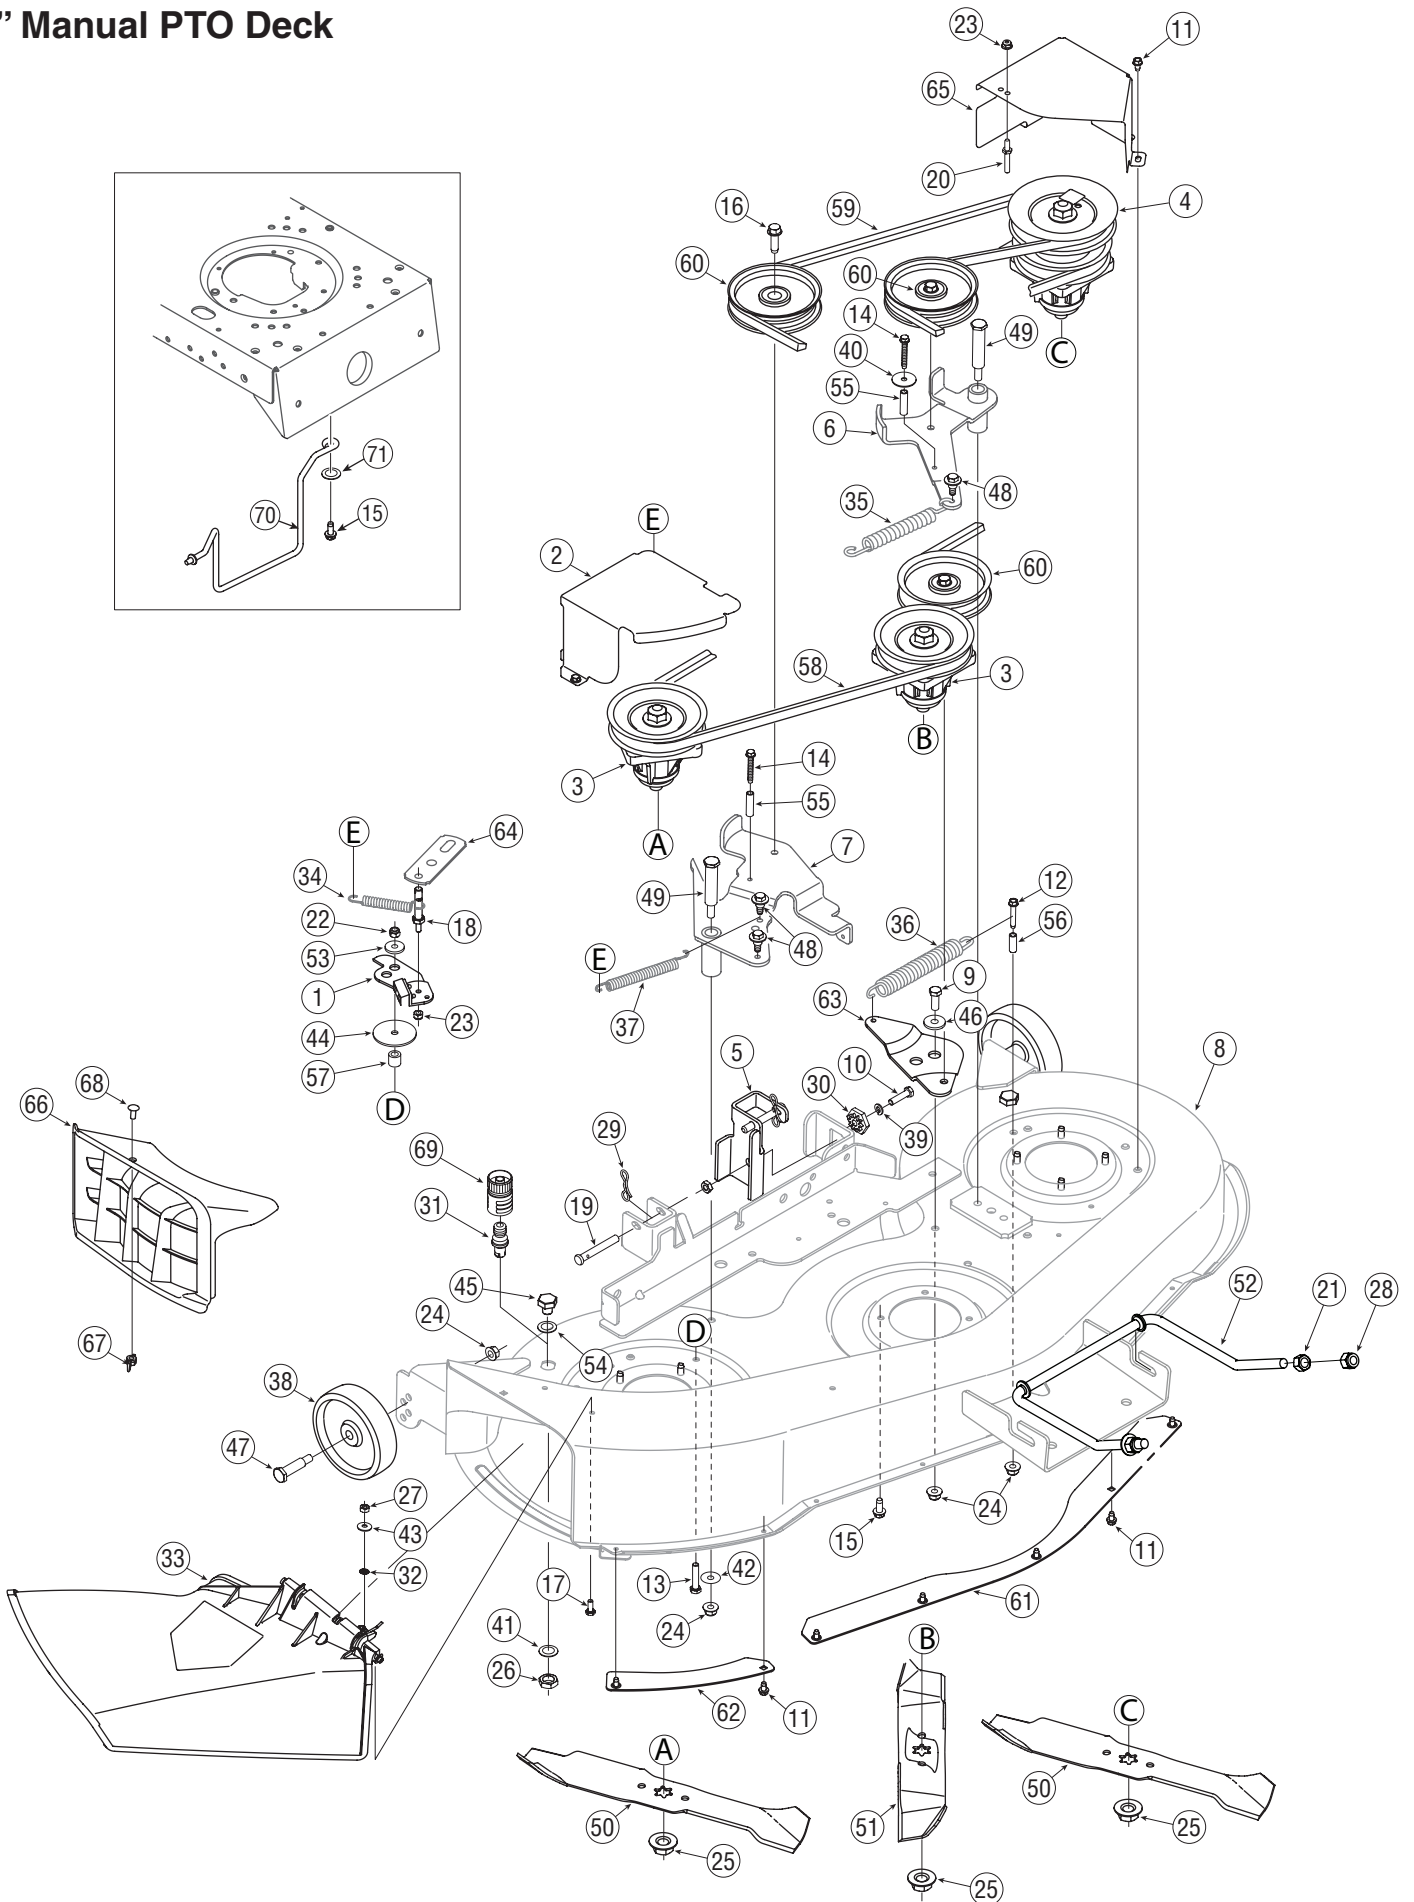

46" Manual PTO Deck

Ref. No.	Part No.	Description
1	17116	Brake Assembly, Deck
2	17258E	RH Belt Cover, Deck 46"
3	618-0240A	Spindle Assembly, 5.00 Dia.
4	618-04134B	Spindle Ass'y, Double Pulley
5	683-0254B	Hanger Bracket Assembly
6	683-04250A	Idler Bracket Assembly - LH
7	683-04251A	Idler Bracket Assembly - RH
8	683-04254	Deck Weldment
9	710-0514	Screw, 3/8-16, 1.00, Gr5
10	710-0528	Screw, 5/16-18, 1.25, Gr5
11	710-0599	Screw, 1/4-20, 0.500
12	710-0778	Screw, 1/4-20, 1.500
13	710-0805	Screw, 5/16-18, 1.50, Gr5
14	710-1026	Screw, 1/4-20 x 1.75
15	710-1260A	Screw, Ld, 5/16-18, 0.750
16	710-1315	Screw, 3/8-16 x 1.250
17	710-3015	Screw, 1/4-20, .75, Gr5
18	711-04636	Pin, 1/4-20, 3/8 x 2.0
19	711-04669	Clevis Pin, 3/8 x 2.75
20	711-0993	Belt Guard Pin 1/4 Dia x 1.43
21	712-0206	Nut, Hex, 1/2-13, Gr5
22	712-04063	Nut, Flange Lock, 5/16-18, GrF
23	712-04064	Nut, Flange Lock, 1/4-20, GrF
24	712-04065	Nut, Flange Lock, 3/8-16, GrF
25	712-0417A	Nut, Flange, 5/8-18
26	712-0641	Nut, Hex, M16-1.5
27	712-3006	Nut, Hex, 1/4-20, Gr5
28	712-3083	Nut, Hex Lock, 1/2-13
29	714-04043	Bow Tie Cotter Pin 1/8 x 1.25
30	717-04074	Adjustment Gear, Deck
31	737-04003C	Water Nozzle Adapter
32	726-0233	Nut, Push, .25 ID x .50 OD
33	731-1032B	Chute Assembly
34	732-0429A	Spring, Extension, .50 x 3.97
35	732-04400	Spring, Extension, .75 x 6.835
36	732-0594A	Spring, Extension, .91 x 7.33
37	732-0814	Spring, Extension, .56 x 5.52

Ref. No.	Part No.	Description
38	734-0973	Wheel, Deck 5.0 x 1.38
39	736-0119	Washer, Lock, 5/16
40	736-0211	Washer, Flat, .285 x 1.25 x .06
41	736-0225	Washer, Lock, 5/8
42	736-0258	Washer, Flat, .385 x 1.0 x .135
43	736-0270	Washer, Bell, .265 x .75 x .062
44	736-0418A	Washer, Flat, .34 x 2.25 x .10
45	738-04146	Plug
46	738-0347	Spacer, Shoulder, .625 ID x .169
47	738-0373	Spacer, Shoulder, .498 x 1.53
48	738-04091	Shld, Screw, .43 x .29, 5/16-18
49	738-04216A	Shld. Screw, .625 x 2.515 x .875
50	742-0611A	Blade, 16.28", Star 3-in-One
51	742-0612A	Blade, 14.88", Star 3-in-One
52	747-1130B	Rod, Deck Adjustment
53	748-0234	Shoulder Spacer
54	736-0187	Washer, Flat, .64 x 1.24 x .06
55	750-04456	Spacer, .260 x .372 x 1.420 Lg.
56	750-0566A	Spacer, .260 x .372 x 1.030
57	750-1320	Spacer, .375 x .63 x .595
58	754-0349	Belt, V-Type, Poly, A x 79.10 Lg.
59	754-04122	Belt, V-Type, A x 90.24
60	756-04129	Pulley, Idler, 4.25" Dia.
61	783-0141	Deck Skirt, Center
62	783-0142	Deck Skirt, RH
63	783-04641A	Bracket, Idler
64	783-05321	Brake Bracket, 46"
65	783-1348D	Belt Cover, LH
66	731-05264	Mulch Plug
67	712-3087	Wing Nut
68	710-0134	Carriage Screw, 1/4-20 x .62
69	721-04041	Deck Water Nozzle
70	747-04307	Belt-Keeper Rod
71	736-0300	Washer, Flat, .406 x .875 x .059
72	710-1007	Sems Screw, 3/8-16 x 1.500
73	747-04530	Idler Belt-Keeper Rod

Illustrated Parts List

To order replacement parts, call the Customer Service Line at 1-800-800-7310 or visit www.mtdproducts.com

IMPORTANT

For a proper working machine, use Factory Approved Parts. **V-belts** are designed to engage and disengage safely. A substitute (non OEM) V-belt can be dangerous by not disengaging completely.

NOTE: Tractor features vary by model. NOT all parts listed above and pictured on the previous page are standard equipment.