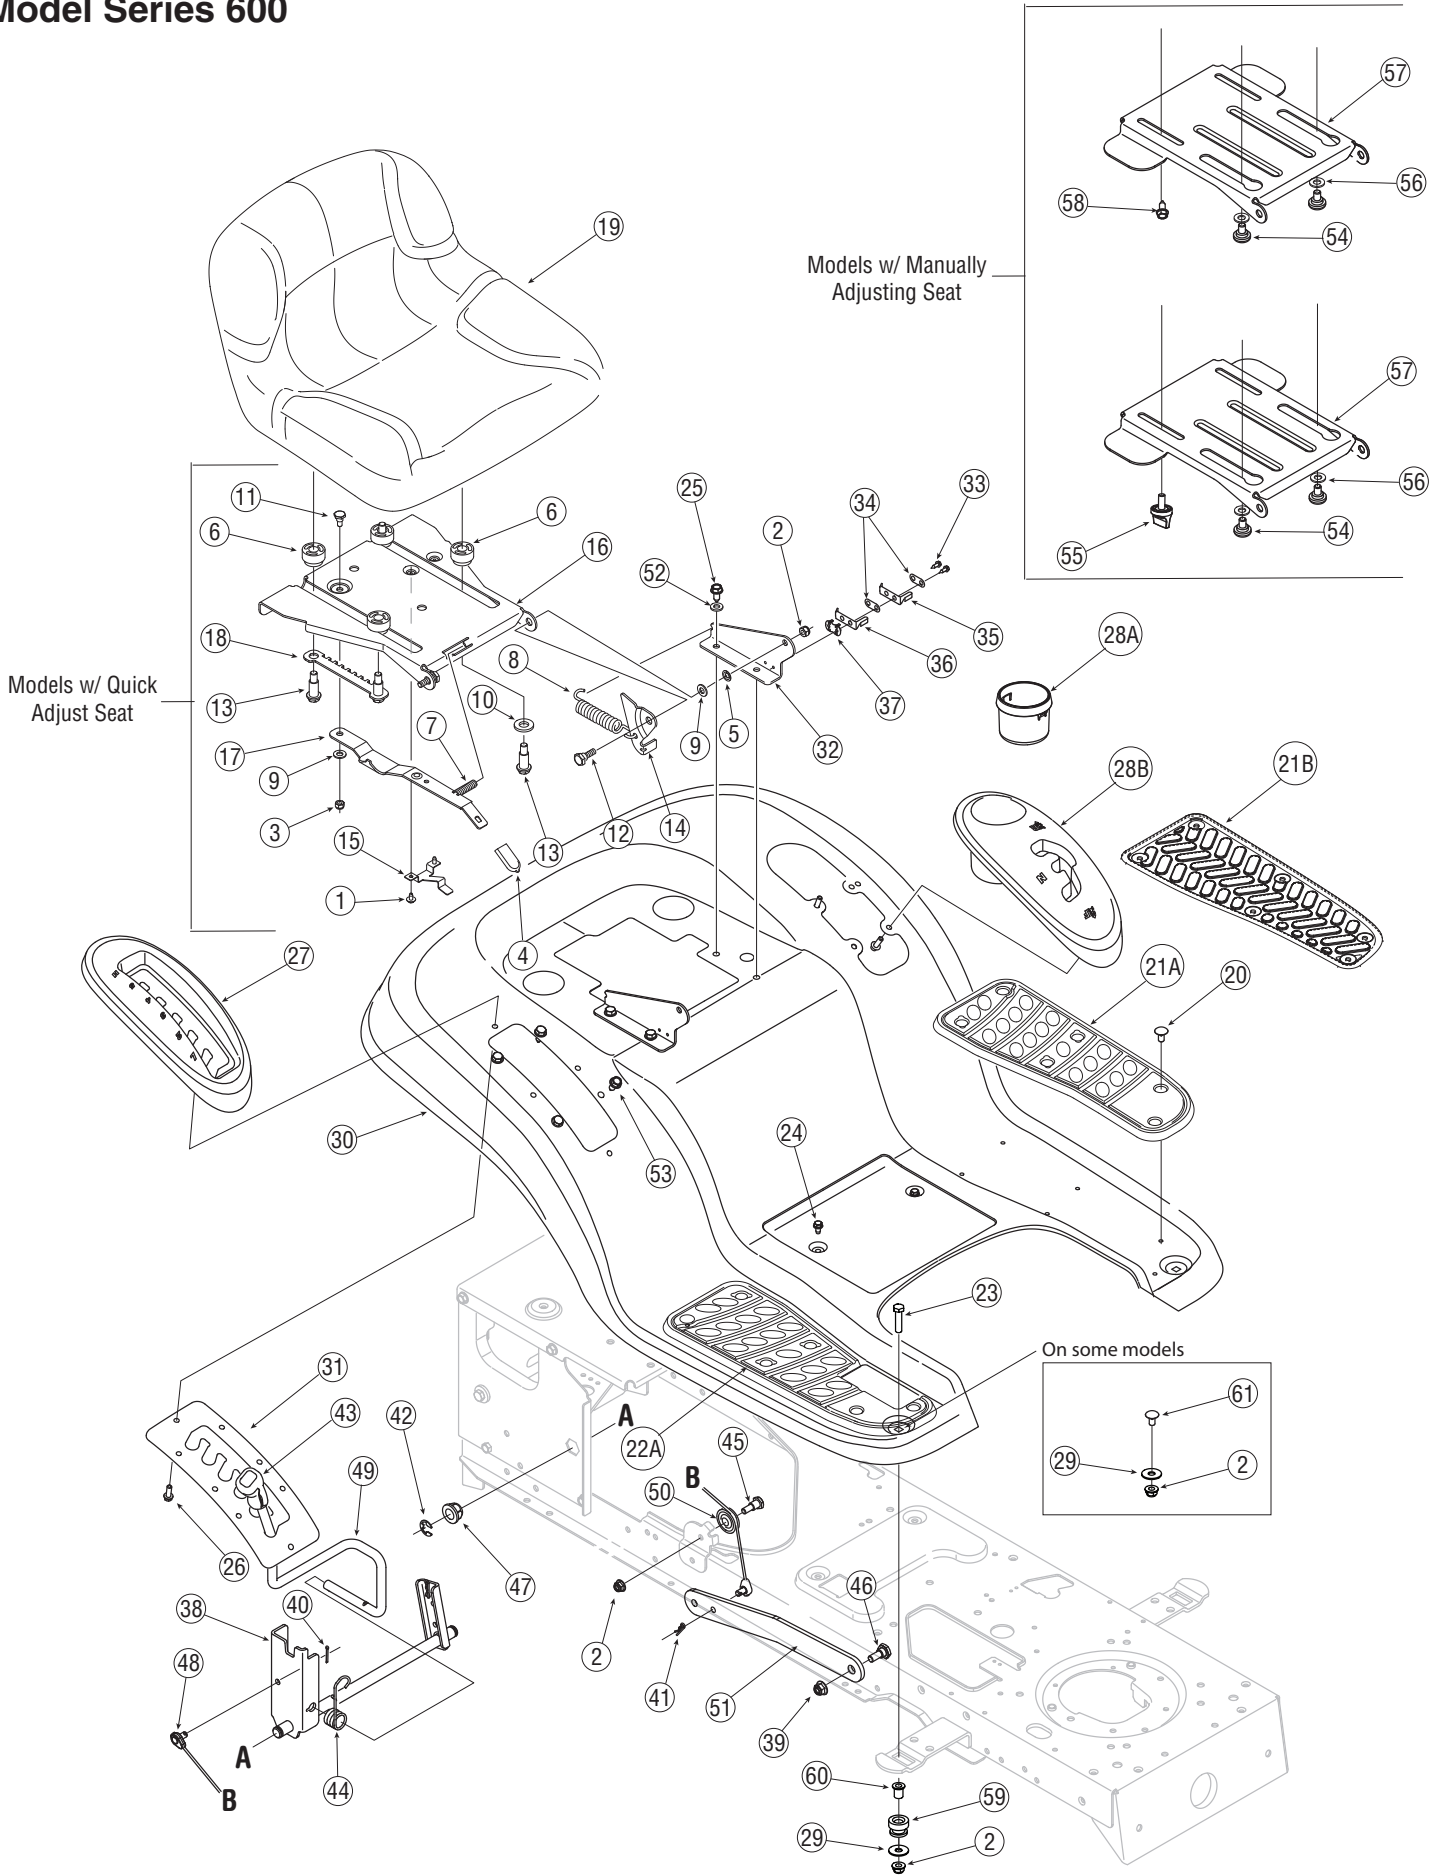

Model Series 600

Ref. No.	Part No.	Description
1	710-1268	Screw, #10-16 x.375
2	712-04063	Nut, Flange Lock, 5/16-18, GrF
3	712-04064	Nut, Flange Lock, 1/4-20
4	720-0309A	Seat Adjuster Grip
5	726-0201	Nut, Speed,.3125 ID
6	731-04074	Spacer
7	732-0499	Compression Spring,.41 x 1.5
8	732-1184	Spring, Extension,.84 Dia. x 4.6
9	736-0242	Wash, Flat, .340 x .688 x .065
10	736-3019	Wash, Flat,.531x 1.062 x.134
11	738-0137A	Screw, Shld,.340 x.285, 1/4-20
12	738-0296	Screw, Shoulder,.437 x.268
13	738-0966A	Screw, Should,.50 x.925, 3/8-16
14	783-0209D	Seat Bracket, Lift
15	783-0611	Seat Stop
16	783-0738C	Seat Pivot Bracket
17	783-0739A	Seat Adjustment Lever
18	783-0753	Seat Adjustment Selector
19	757-04001A	Low Back Seat
	757-04037	Medium Back Seat
20	726-3046	Ratchet Clip
21a	735-0657	LH Foot Pad, Rubber
21b	735-0673	LH Foot Pad, Rubber
22a	735-0656	RH Foot Pad,Rubber
22b	735-0672	RH Foot Pad,Rubber(not shown)
23	710-0528	Hex Screw, 5/16-18 x 1.25
24	710-0599	Screw, 1/4-20, 0.500
25	710-0604A	Screw, 5/16-18, 0.625
26	710-0895	Screw, 1/4-15, 0.750
27	731-1990	Cover, Lift Lever
28a	731-04591A	Cup Holder
28b	731-2104C	Cover, w/ Cup Holder
29	736-3078	Washer, Flat,.344 x 1.0 x.063
30	783-04314A	Fender (7-Style) <i>not shown</i>
	783-04333A	Fender (4-Style) <i>shown</i>
31	783-1010A	Adjust. Brkt, Lift (7-Style) <i>shown</i>