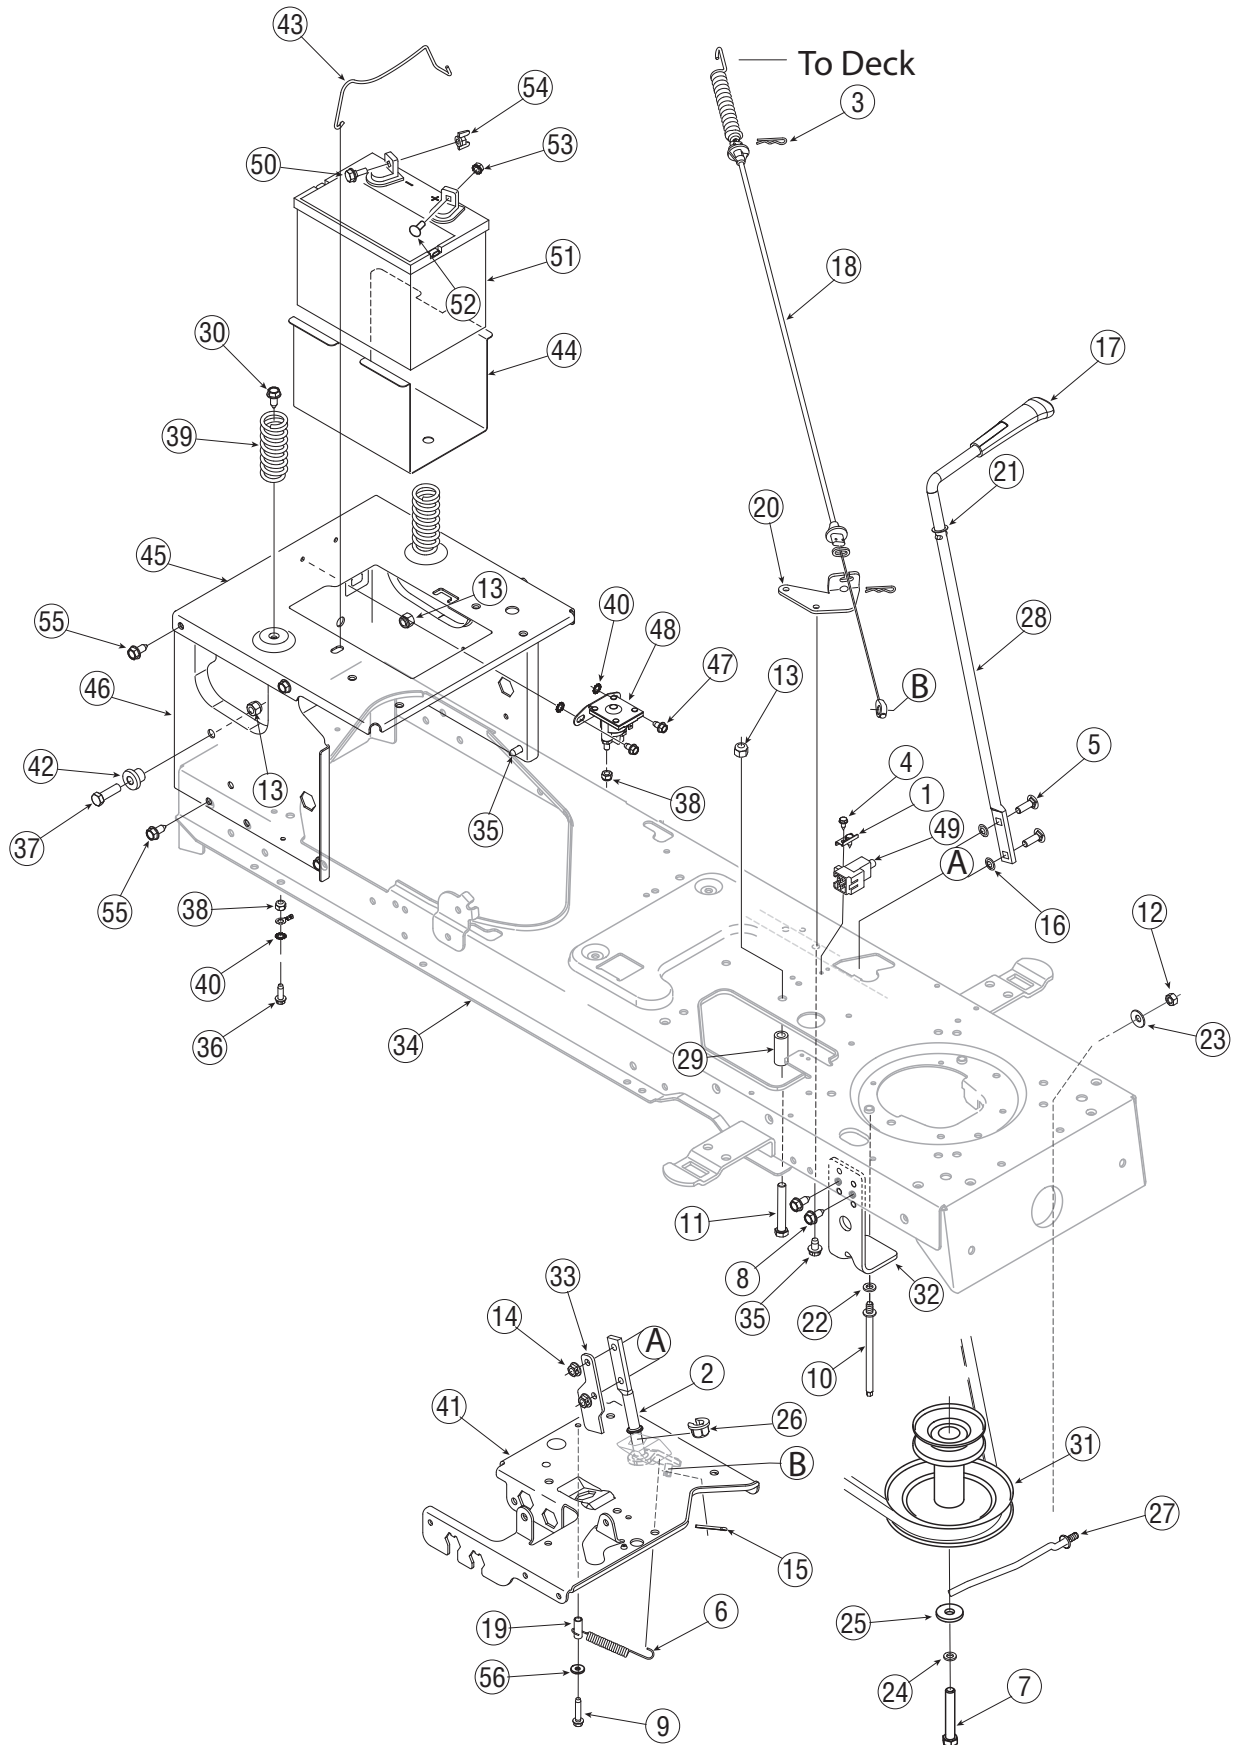

Model Series 600

Illustrated Parts List

To order
replacement parts,
call the Customer
Service Line at
1-800-800-7310
or visit
www.mtdproducts.com

Ref. No.	Part No.	Description
1	17962	Plate, Switch
2	647-04036A	Lever Assembly, Engagement
3	714-0145	Click Pin
4	710-0224	Screw, #10-16, 0.500
5	710-0276	Screw, Carriage, 5/16-18, 1.00
6	732-04248	Extension Spring, .38 OD x 3.9 Lg
7	710-04608	Screw, 7/16-20, 2.75 46" Deck
	710-04607	Screw, 7/16-20, 3.25 42" Deck
8	710-0726	Screw, 5/16-12, 0.750
9	710-0778	Screw, 1/4-20 x 1.50
10	711-1428	Pin, Belt Guard, 5/16 x 5.80
11	710-0859	Screw, 3/8-16 x 2.50
12	712-04063	Nut, Flange Lock, 5/16-18, GrF
13	712-04065	Nut, Flange Lock, 3/8-16, GrF
14	712-3004A	Nut, Flange Lock, 5/16-18, Gr5
15	714-0115	Pin, Cotter, 1/8 x 1.00
16	726-0201	Nut, Speed, .3125 ID
17	731-2111B	Knob, PTO
18	746-04092	Deck Engagement Cable
19	750-0566A	Spacer, .260 x .372 x 1.030 Lg.
20	783-04590B	Cable Bracket
21	736-0108	Washer, Flat, .510 x .750 x .033
22	736-0119	Washer, Lock, 5/16
23	736-0242	Washer, Bell, .340 x .872 x .060
24	736-0171	Washer, Lock, 7/16
25	736-0322	Washer, Flat, .450 x 1.250 x .164
26	741-0708	Bearing, Flange, Hex Split .500 ID
27	747-1286A	Keeper Rod, Belt
28	747-04470	Engagement Handle, Deck
29	748-0415B	Spacer, .385 ID x .635 OD x 1.54

Ref. No.	Part No.	Description
30	710-1260A	Screw, 5/16-18 x .750
31	756-04196	Pulley, Engine, 42" Deck
	756-04207	Pulley, Engine, 46" Deck
32	783-04467	Stop Bracket, Deck-Up
33	783-0744A	Stop Bracket, Engagement
34	683-04173B	Frame Assembly, Lower
35	710-0607	Screw, 5/16-18, 0.500
36	710-0642	Screw, 1/4-20, 0.750
37	710-3005	Screw, 3/8-16, 1.25, Gr5
38	712-04064	Nut, Flange Lock, 1/4-20, GrF
39	732-04035	Spring, Compr., 1.28 OD x 3.125
40	736-0222	Washer, Lock, 1/4, External
41	783-04612	Support Bracket, Steering
42	738-04058	Spacer, Shoulder, .38 x 1.0 x .70
43	747-04121A	Hold Rod, Battery
44	783-0349	Battery Tray
45	783-04329A	Seat Bracket, Frame
46	783-04809	Frame, Upper
47	710-0599	Screw, 1/4-20, 0.50
48	725-04439	Solenoid, 12V, 100 Amp
49	725-04039	Switch, Interlock
50	738-1132	Screw, Shoulder, .250 x .150
51	725-1737A	Battery, 190 CCA
	725-1750A	Battery, 235 CCA
52	710-04666	Hex Head Flange Screw
53	712-0271	Nut, Sems, 1/4-20
54	712-3087	Nut, Wing, 1/4-20
55	710-0604A	Screw, 5/16-18 x 0.625
56	736-0173	Washer, Flat, .28 x .74 x .063

NOTE: Tractor features vary by model. NOT all parts listed above and pictured on the previous page are standard equipment.