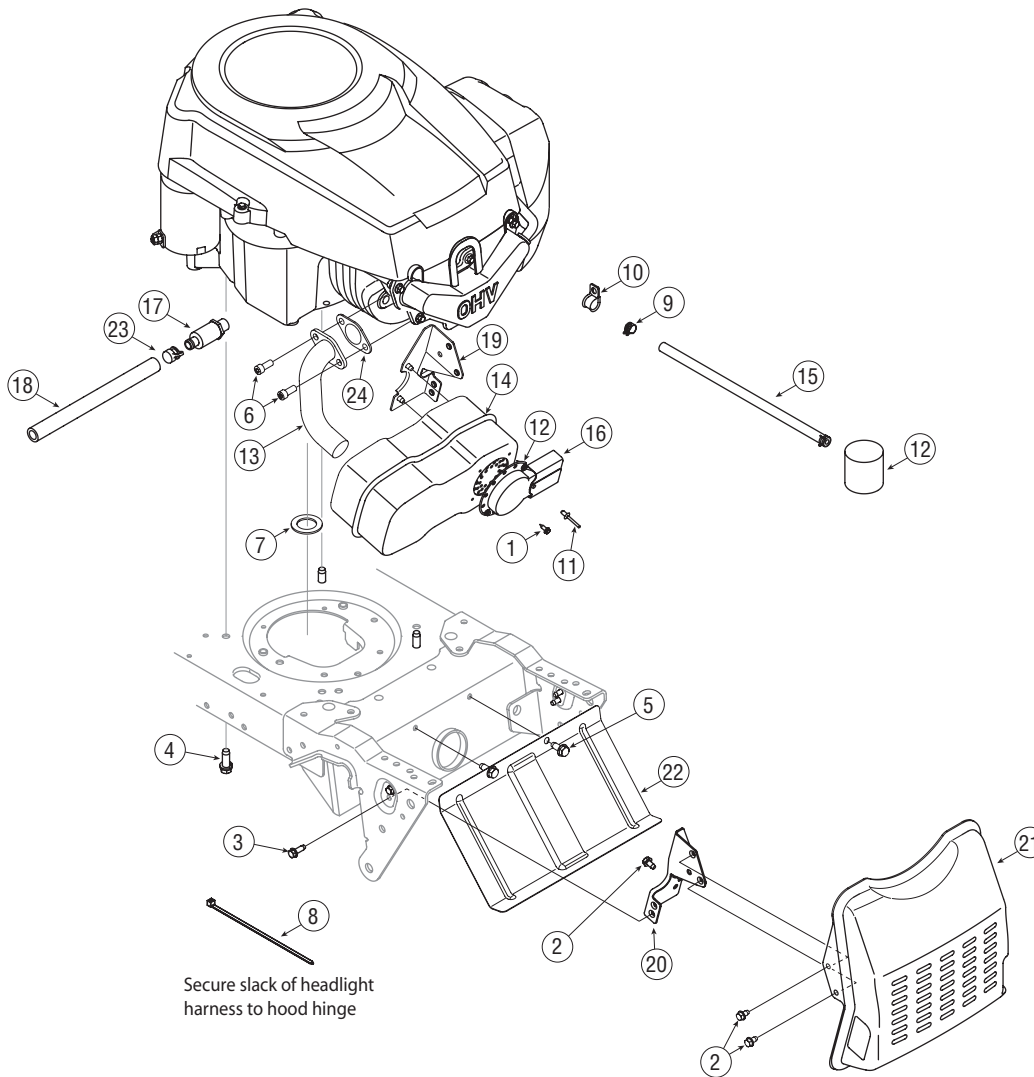

Kohler Courage Single Cylinder Engine, T-Style Hood

Illustrated Parts List

To order
replacement parts,
call the Customer
Service Line at
1-800-800-7310
or visit
www.mtdproducts.com

Ref. No.	Part No.	Description
1	710-0227	Screw #8-18 x 0.5
2	710-0599	Screw 1/4-20 x 0.5
3	710-0642	Screw 1/4-20 x 0.75
4	710-0654A	TT Screw 3/8-16 x 1.00
5	710-1260A	Screw, 5/16-18 x 0.750
6	710-1314A	Screw, 5/16-18 x .750
7	736-0277	Flat Washer, 1.031 x 1.620 x .095
8	725-0157	Cable Tie
9	726-0205	Hose Clamp
10	726-0272	Clamp
11	728-04000	Pop Rivet, .188 dia. x .300 L
12	751-0564A	Muffler Deflector

Ref. No.	Part No.	Description
13	751-10017	Exhaust Pipe
14	751-10162	Single Inlet Muffler
15	751-10349	Fuel Line Hose
16	751-10353	Long Muffler Deflector
17	751-3140	Oil Drain Valve
18	751-3141	Oil Drain Extension Hose
19	783-04573	Left Hand Muffler Bracket
20	783-04574	Right Hand Muffler Bracket
21	783-04576B	Muffler Shield
22	783-05410	Muffler Heat Shield
23	751-3142	Oil Drain Cap
24	KH-20-041-12	Exhaust Gasket

NOTE: Tractor features vary by model. NOT all parts listed above and pictured on the previous page are standard equipment.