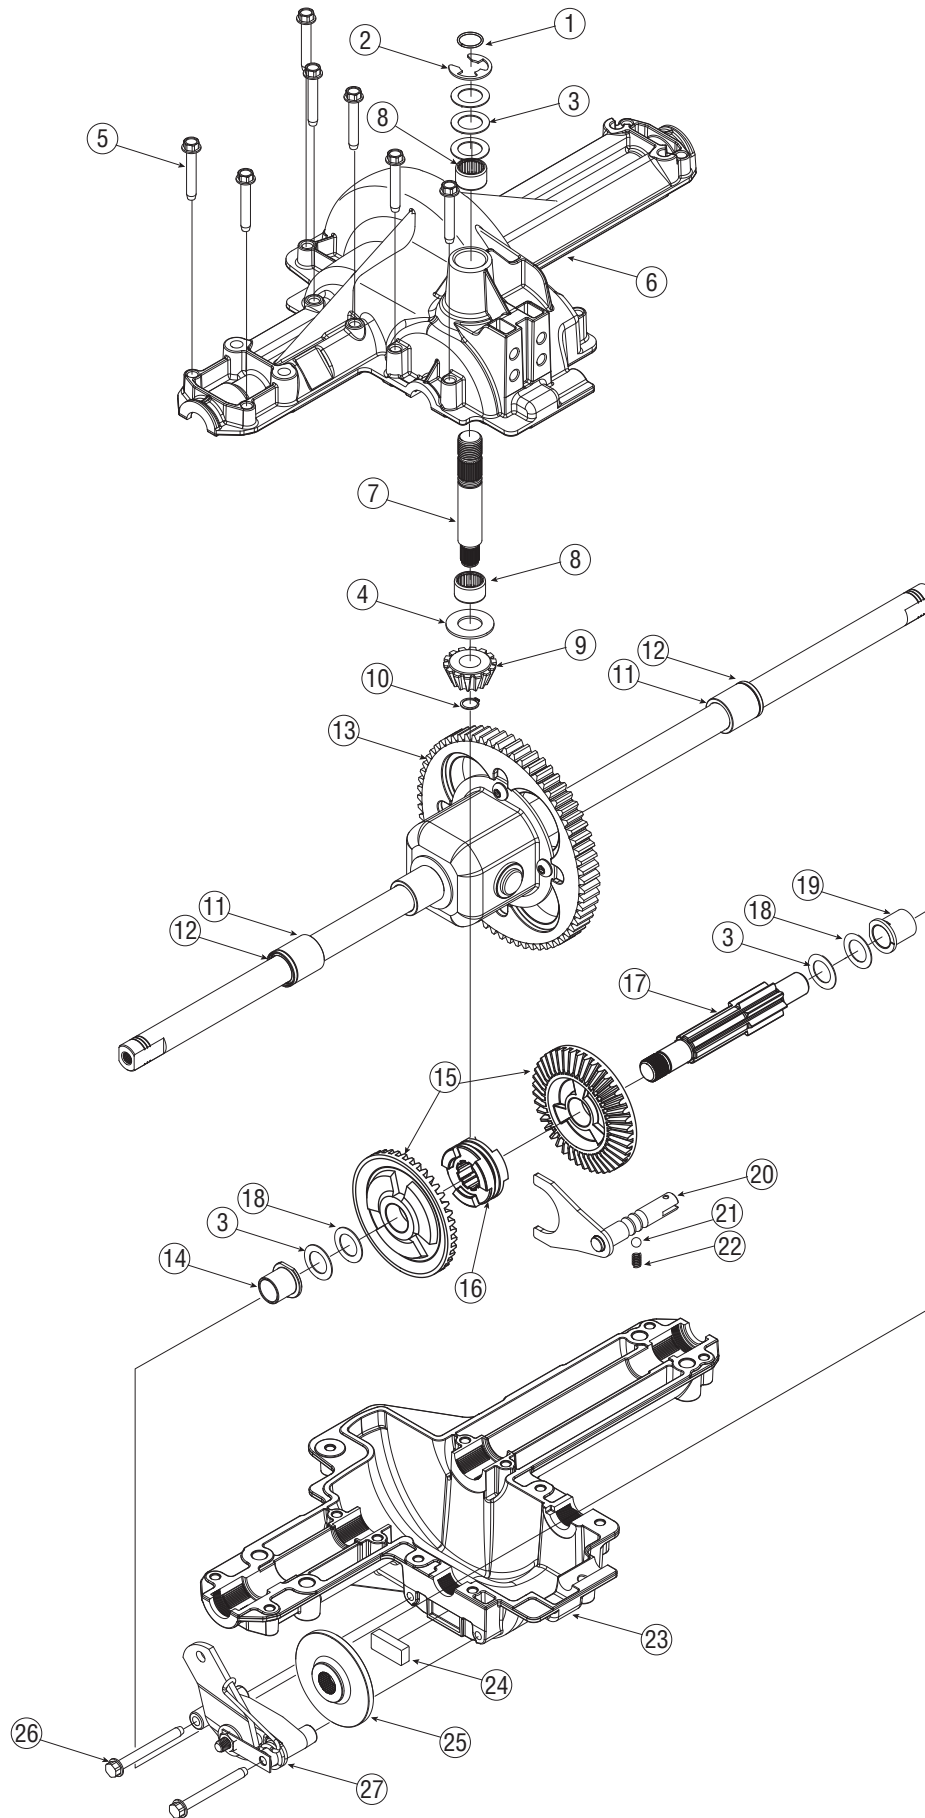

Model Series 600

Illustrated Parts List

To order
replacement parts,
call the Customer
Service Line at
1-800-800-7310
or visit
www.mtdproducts.com

Ref. No.	Part No.	Description
1	732-0614	Ring, Wire
2	716-0231	Ring, E Type,.750
3	736-0336*	Flat Washer, 5/8 x 1.0 x.030
	736-0337*	Flat Washer, 5/8 x 1.0 x.040
	736-0349*	Flat Washer, 5/8 x 1.0 x.020
4	736-0335	Washer, Thrust.635 x 1.26 x.06
5	710-1325	Self-tapping Screw, 1/4-20 x 1.625
6	719-04277	Upper Housing
7	611-0115	Input Shaft
8	741-0335	Needle Bearing,.625 x.813 x.495
9	717-1464	14-tooth Bevel Pinion
10	716-0108	Retaining Ring,.437
11	741-0340	Sleeve Bearing,.75 x.1.0 x 1.0
12	721-0338	Seal,.75 x 1.0 x.125
13	618-04041A	Differential Assembly
14	741-0336	Flange Bearing, 5/8 x 3/4 x 3/4
15	717-04056	42-tooth Bevel Gear
16	718-04045	Clutch Collar
17	711-04134	Drive Shaft
18	736-0495*	Thrust Washer, 1.0 x.632 x.0
	736-0494*	Flat Washer,.632 x 1.00 x.035
19	741-0337	Flange Bearing, 5/8 x 3/4 x 15/16
20	611-0011	Detent Shaft Assembly
21	741-0862	Detent Ball
22	732-0863	Compression Spring
23	719-04018	Lower Housing
24	717-0678	Brake Puck
25	761-0202	Brake Disc
26	710-1206	Self-tapping Screw, 1/4-20 x 2.375
27	661-0001	Brake Assembly
—	737-0148	Grease (19 oz.)

* Use applicable flat washer (ref. #'s 3 or 18) in this application allowing .0150/.0020 in. end-play

NOTE: If rebuilding the upper housing, include two ounces (2 oz.) of Unirex® N3 grease (Part No. 737-0289) in the input shaft cavity.