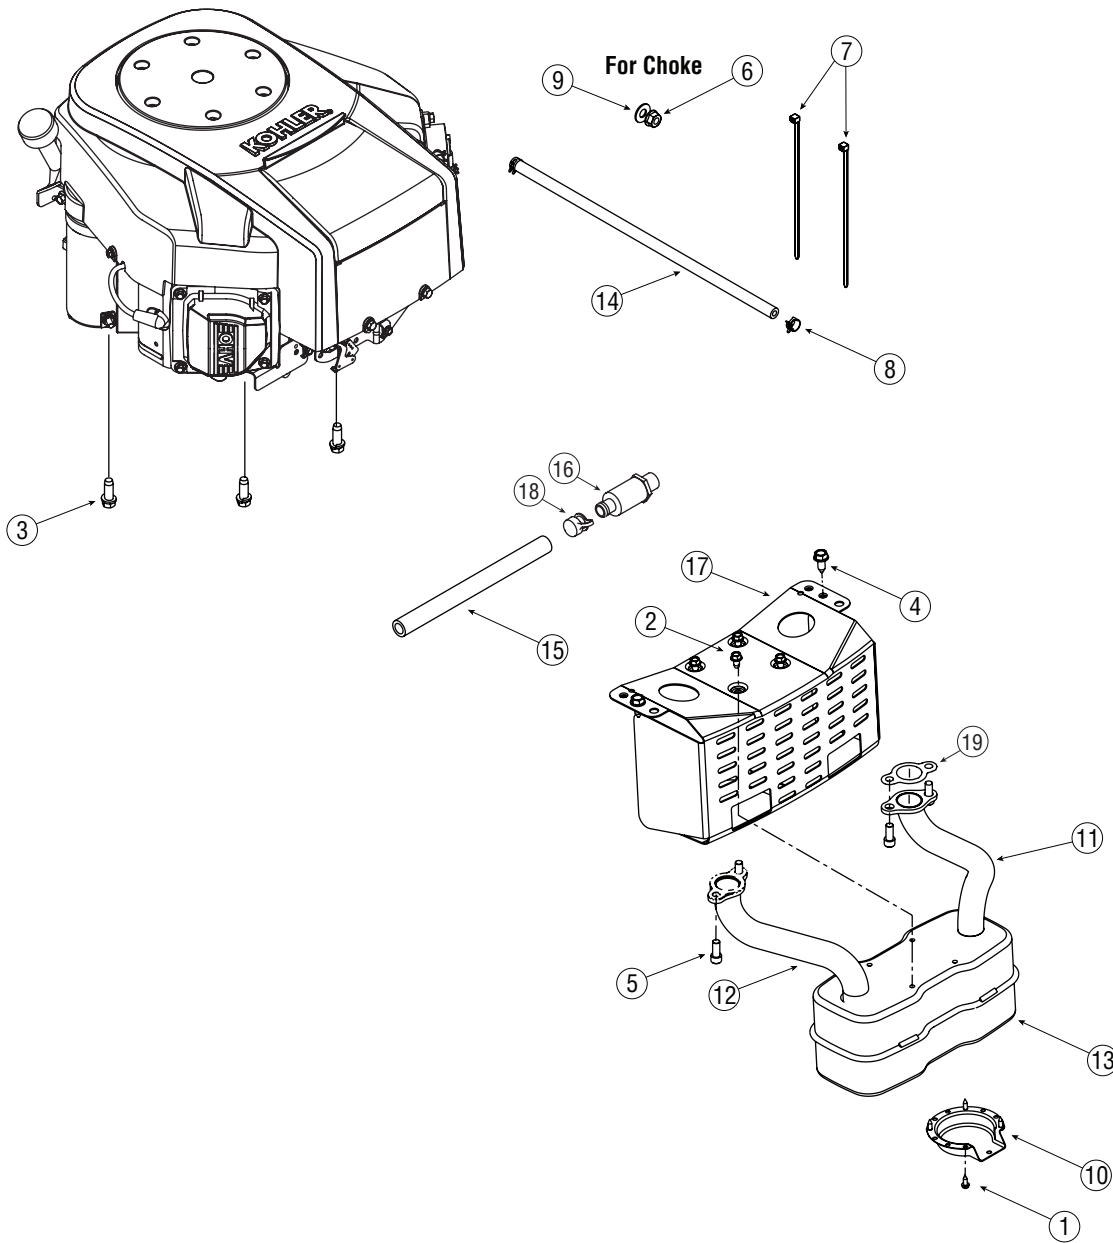

Kohler Twin Cylinder Engine

Illustrated Parts List

To order replacement parts, call the Customer Service Line at 1-800-800-7310 or visit www.mtdproducts.com

Ref. No.	Part No.	Description
1	710-0227	AB Screw #8-18 x 0.5
2	710-0599	TT Screw 1/4-20 x 0.5
3	710-0654A	TT Screw 3/8-16 x 1.00
4	710-0726	AB Screw 5/16-12 x 0.5
5	710-1314A	Screw, 5/16-18 x .750
6	712-3005	Flange Lock Nut, 3/8-16
7	725-0157	Cable Tie
8	726-0205	Hose Clamp
9	736-0300	Flat Washer, .406 x .875 x .059
10	751-0564B	Muffler Deflector

Ref. No.	Part No.	Description
11	751-0644B	LH Exhaust Pipe
12	751-0645A	RH Exhaust Pipe
13	751-0805A	Dual Inlet Muffler
14	751-10349	Fuel Line Hose
15	751-3141	Oil Drain Extension Hose
16	751-3140	Oil Drain Valve
17	783-0615D	Muffler Bracket
18	751-3142	Oil Drain Cap
19	KH-24-041-49-S	Exhaust Gasket

NOTE: Tractor features vary by model. NOT all parts listed above and pictured on the previous page are standard equipment.