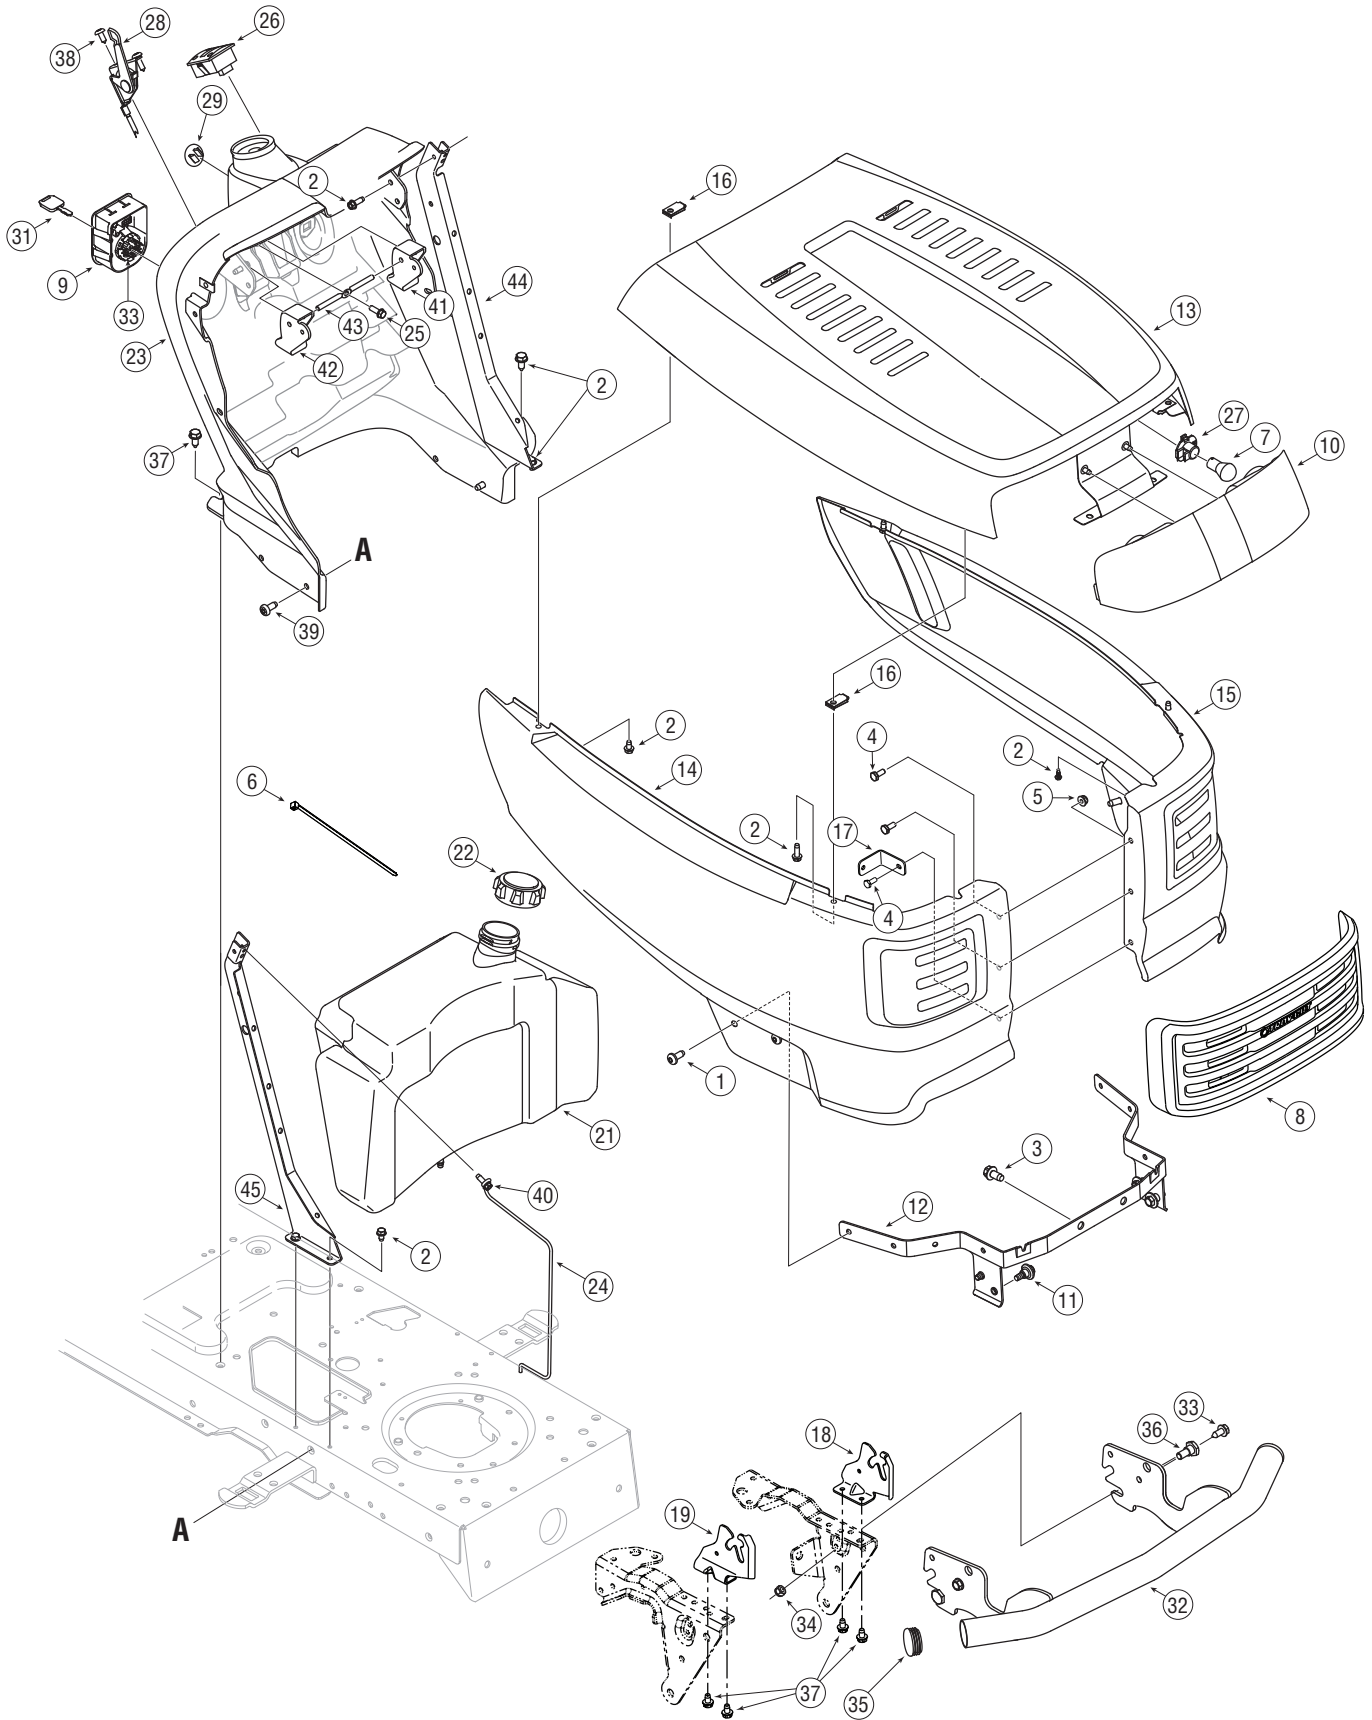

Model Series 60T

Illustrated Parts List

To order
replacement parts,
call the Customer
Service Line at
1-800-800-7310
or visit
www.mtdproducts.com

Ref. No.	Part No.	Description
1	710-04593	Screw, 5/16-18, .375
2	710-0599	Screw, 1/4-20, 0.500
3	710-0604A	Screw, 5/16-18, 0.625
4	710-0751	Screw, 1/4-20, 0.620
5	712-04064	Flange Lock Nut, 1/4-20
6	725-0157	Cable Tie, 3/16 x .05 x 7.4
7	725-0963	Headlamp, 12V
8	731-05745	Troy-Bilt Grill Insert
9	731-05241A	Switch Housing
10	731-05357	Troy-Bilt Lens
11	738-04091	Screw, Shldr, .43 x .29, 5/16-18
12	783-04606B	Pivot Bracket
13	783-04827	Troy-Bilt Hood
14	783-04828	Troy-Bilt Side Panel, RH
15	783-04829	Troy-Bilt Side Panel, LH
16	783-05223	T-Style Hood Fastener
17	783-05315	Front Hood Bracket
18	783-04841	Hood Pivot Bracket, LH
19	783-04840	Hood Pivot Bracket, RH
20	726-0230	Cable Tie, 34.75
21	751-10283A	Fuel Tank, 3 gal. TB
22	751-0603	Fuel Tank Cap
23	731-05001B	Dash Panel, 8/9 Style w/ Man PTO
24	747-04161	Gas Tank Support Rod
25	710-0895	Screw, 1/4-15, .750
26	725-04156	Ammeter Monitor Indicator

Ref. No.	Part No.	Description
27	725-1649	Lamp Socket
28	746-04364	Throttle/Choke Control, 25.0
29	731-05265	Choke Plug
30	725-1741	Module, Ign. Switch (No RMC)
	725-04227B	Module, Ignition Switch (RMC)
31	725-1744	Key
	725-1745	Key w/ Plastic Grip
32	683-04219A	Bumper Assembly
33	710-0726	Screw, 5/16-12, 0.750
34	712-04065	Flange Lock Nut, 3/8-16
35	731-05674	Bumper Cap
36	738-0143	Shoulder Bolt, 3/8-16
37	710-0607	Screw, 5/16-18, 0.500
38	710-1017	Screw, 1/4-14, 0.625
39	710-1611B	Screw, 5/16-18, 0.750
40	710-0642	Screw, 1/4-20, 0.750
41	731-04728	Dash Brake Lever
42	731-04729	Dash Cruise Lever
43	747-1196	Bent Lever Rod
44	783-04323D	Dash Support, LH
45	783-04285E	Dash Support, RH
—	725-04484	Wire Harness (No RMC*)
—	725-04432	Wire Harness (RMC*)
—	629-04083A	Headlight Wire Harness
—	777X42188	Headlight Lens Reflector RH
—	777X42187	Headlight Lens Reflector LH

* Reverse Caution Mode