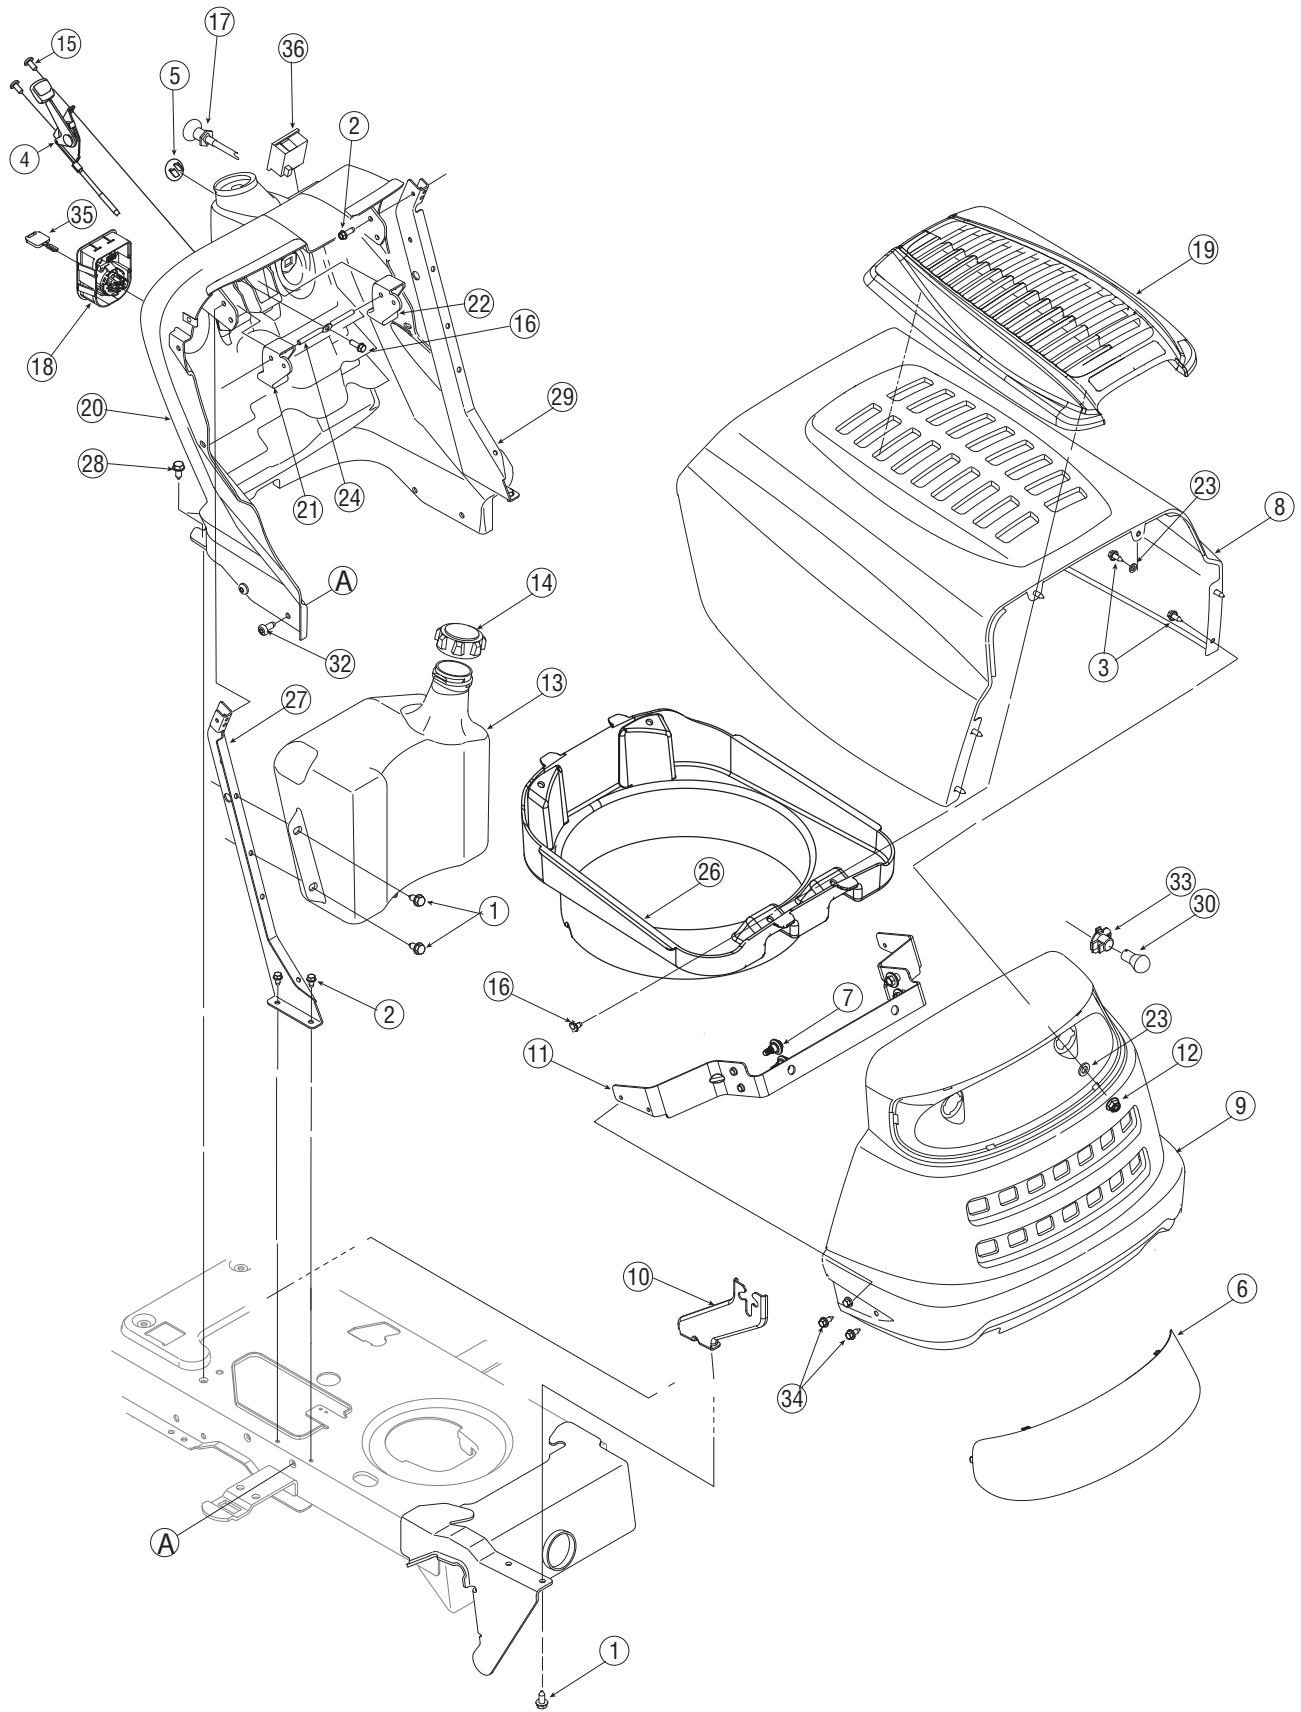

Model Series 600

Ref. No.	Part No.	Description
1	710-0726	Screw, 5/16-12 x .750
2	710-0599	Self-tapping Screw, 1/4-20 x.5
3	710-0751	Hex Cap Screw, 1/4-20 x.62
4	746-04364	Throttle/Choke Control Cable
	746-04365	Throttle Control/Cable
5	731-1999	Choke Plug
6	731-04949	Headlight Lens
7	738-04091	Shoulder Screw,.43 x.29
8	783-04551	Hood, 1 Style
9	783-04552	Grill, 1 Style
10	783-04578	Pivot Bracket - RH
	783-04577	Pivot Bracket - LH
11	783-04621	Grill Pivot Bracket
12	712-04064	Flange Lock Nut, 1/4-20
13	751-0659D	Fuel Tank, Two Gallon
	751-0658E	Fuel Tank, Three Gallon
14	751-0603	Fuel Cap
15	710-1017	Screw, 1/4-14 x.625
16	710-0895	Self-tapping Screw, 1/4-15 x.75
17	710-3217	Truss Phillips Screw, #8-32
18	712-0142	Hex Nut, #8-32
19	731-1857	Throttle Control Knob
20	731-05001B	Dash Panel
21	731-04215	Cruise Control Button

Ref. No.	Part No.	Description
22	731-04217	Parking Brake Button
23	736-0176	Flat Washer, .265 x .938 x 1.20
24	747-1196	Brake/Cruise Pivot Rod
25	629-04083A*	Headlight Wire Harness
26	731-05165A	Plenum, Kohler Twin
	731-05566	Plenum, Kohler Courage Single
27	783-04285E	RH Dash Support Plate
28	710-0607	Screw, 5/16-18 x .500
29	783-04323D	LH Dash Support Plate
30	725-0963	Lamp
31	736-0270	Bell Washer,.265 x.75 x.062
32	710-1611B	Screw, 5/16-18 x.75
33	725-1649	Headlight Socket
34	710-1652	Hex Index Screw, 1/4-20 x.625
35	731-05522	Hood Cover, 5 Style
36	725-1745	Ignition Key w/ plastic cover
	725-1744	Ignition Key w/o plastic cover
37	725-04227B	Ignition Switch
38	725-04036C	Systems Ind. Monitor w/Hr. Mtr.
	725-04156	Systems Ind. Monitor w/ Amtr.
—	725-04403*	Harness, Man. PTO, Hr Mtr, RMC
—	725-04411*	Harness, Man. PTO, Ammtr, RMC
—	725-04484*	Harness, Man. PTO, Ammtr, No RMC
39	746-1085A	Choke Control Cable

* Not Shown

Illustrated Parts List

To order
replacement parts,
call the Customer
Service Line at
1-800-800-7310
or visit
www.mtdproducts.com

NOTE: Tractor features vary by model. NOT all parts listed above and pictured on the previous page are standard equipment.