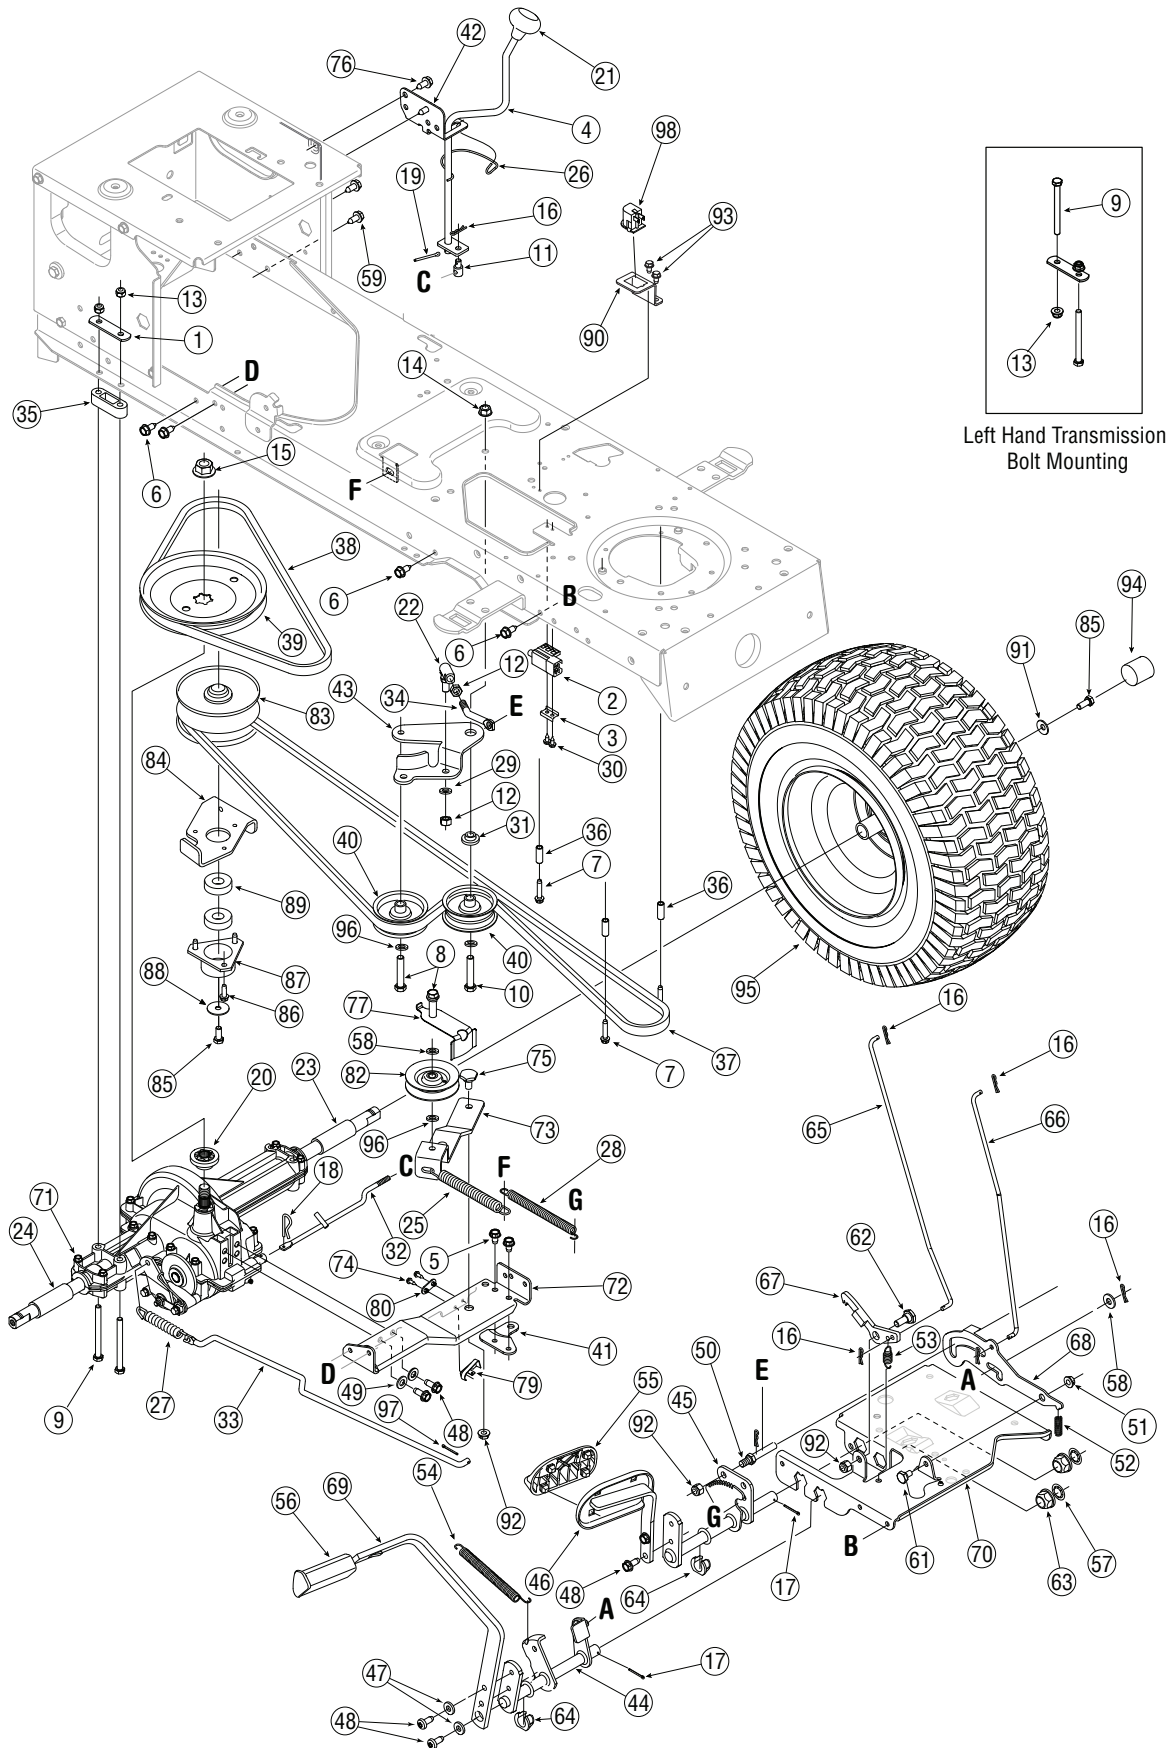

Model Series 600

Left Hand Transmission
Bolt Mounting

Ref. No.	Part No.	Description
1	17840	Mounting Bracket, Transaxle
2	725-04039	Switch, Interlock
3	17962	Plate, Switch
4	647-04020	Lever Assembly, Shift
5	710-0607	Screw, 5/16-18, 0.500
6	710-0726	Screw, 5/16-12, 0.750
7	710-0809	Screw, 1/4-20, 1.250
8	710-1007	Screw, Sems, 3/8-16, 1.500
9	710-1266	Screw, 5/16-18, 3.50, Gr5
10	710-3144	Screw, 3/8-16, 2.00, Gr5
11	711-0736	Adjustment Ferrule 1/4-20 x 1.
12	712-0241	Nut, Hex, 3/8-24, Gr5
13	712-04063	Nut, Flange Lock, 5/16-18, GrF
14	712-0431	Nut, Flange Lock, 3/8-16, GrF
15	712-0700	Nut, Flange, 9/16-18, Gr2
16	714-0104	Pin, Cotter,.072 Dia. x 1.13
17	714-0111	Pin, Cotter, 3/32, 1.0
18	714-0209	Cotter .Pin, Internal,.125 Dia.
19	714-0470	Pin, Cotter, 1/8 x 1.25
20	718-0758A	Pulley Hub, 5/8 Spline
21	720-04028	Knob, Shift
22	723-3018	Ball Joint
23	731-04602	Sleeve,.758 x.821 x 3.3125
24	731-04604	Sleeve,.758 x.821 x 2.4375
25	732-04370A	Spring, Extension,.62 Dia x 6.12
26	732-0525	Spring Clip, Shifter
27	732-0716C	Spring, Extension,.59 OD x 4.00
28	732-0963	Spring, Extension,.50 Dia x 6.37
29	736-0169	Washer, Lock, 3/8
30	710-0224	Screw, #10-16,.50
31	738-0372B	Spacer, Shoulder, 1.00 x.38 x.38
32	747-04146C	Rod, Shift
33	747-04164	Rod, Brake
34	747-1127	Idler Rod, Adjustable, 3/8
35	748-0334	Spacer,.68
36	750-0566A	Spacer,.260 x.372 x 1.030
37	754-0467	Belt, V-Type
38	754-0468	Belt, V-Type
39	756-04002	Pulley, V-Type, 7.25 Dia.
40	756-04224	Idler Pulley, Flat 2.75 OD
41	783-04283	Bracket, Shift

Ref. No.	Part No.	Description
42	783-04360	Bracket, Shift, F-N-R
43	783-04442	Idler Bracket, Center Double
44	647-04100	Control Assembly, Brake
45	647-0032A	Control Assembly, Speed
46	683-0266	Pedal Assembly
47	736-0119	Lock Washer, 5/16
48	710-1260A	Screw,5/16-18, 0.750
49	736-0264	Washer, Flat, .330 x .630 x .0635
50	711-04159B	Pin, 3/8-16 x 2.68
51	712-3004A	Nut, Flange Lock, 5/16-18, Gr5
52	732-0335	Spring, Compression,.405 x 1.17
53	732-0955	Spring, Extension,.50 OD x 1.41
54	732-0963	Spring, Extension,.50 OD x 6.37
55	735-0662	Pad
56	735-3049A	Pad, Brake
57	736-0187	Washer, Flat,.64 x 1.24 x.06, Ht
58	736-0262	Washer, Flat,.385 x.870 x.092
59	710-04598	Hex Screw
60	736-3008	Washer, Flat,.344 x.750 x.120
61	738-0155	Screw, Shoulder.437 Dia x.162
62	738-0380	Screw, Shoulder,.50 x.27 Lg,
63	741-0225	Bearing, Hex Flange
64	741-3065B	Split Bearing, Hex Flange
65	747-04093A	Rod, Brake Lock
66	747-04096	Rod, Cruise Control
67	748-04039C	Latch, Cruise Control
68	783-0732A	Bracket, Lockout
69	747-04641	Ped, Brake
70	783-04612	Bracket, Steering Support
71	618-04034	Transmission, Single Speed
72	683-04287	Bracket Assembly, Torque
73	683-04286	Bracket, Idler
74	710-0227	Screw, #8-18 x.50
75	738-0322A	Shoulder Screw, .625 x .217
76	710-0604A	Screw, 5/16-18,.625
77	732-1013	Belt Guard
78	712-0130	Nut, Lock, 3/8-16, Nylon
79	725-1644	Switch Spring, Short
80	726-0320	Plate, Insulator
81	750-04294	Spacer, Shoulder
82	756-04241	Idler Pulley, V-Type, 5L x 3.06

Continued on next page

Illustrated Parts List

To order
replacement parts,
call the Customer
Service Line at
1-800-800-7310
or visit
www.mtdproducts.com

NOTE: Tractor features vary by model. NOT all parts listed above and pictured on the previous page are standard equipment.